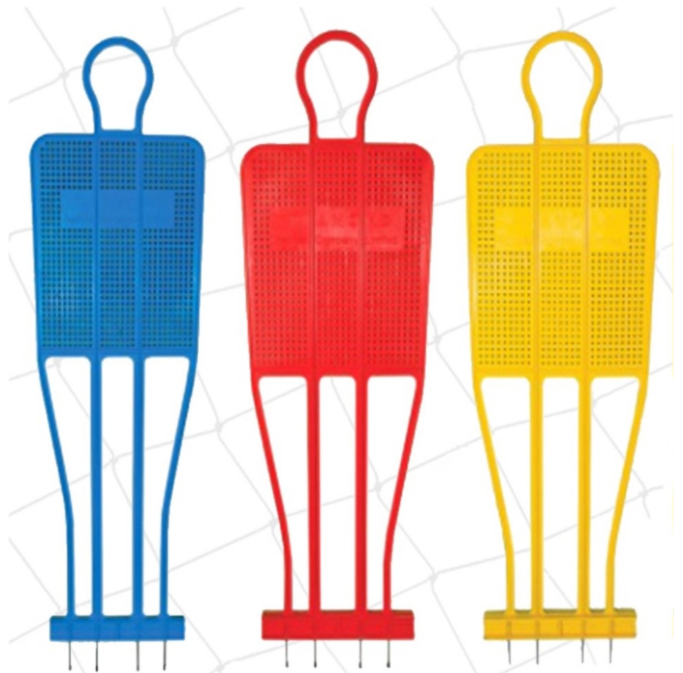

**PROFESSIONALS ARE NOT BORN... BUT MADE!!!
WE MAKE SURE YOU HAVE EVERYTHING TO MAKE THEM!!!**

MANNEQUINS

MINI FKM 4'

Extra Strong construction - Plastic rigid Defender Man.
 Strong Plastic base with two Metal spikes for easy ground insertion.
 Defensive structure with unbreakable Chest.
 Fit for Youngsters.

CLUB FKM 5'11" AND 5'3"

Extra Strong construction - Plastic rigid Defender Man.
 Strong base with four Metal spikes for easy ground insertion
 Defensive structure with unbreakable Chest.
 Size Available Junior & Senior.

TWO PIECE SPRING FKM

Spring loaded Two Piece FKM.
 Extra Strong construction- Plastic rigid Defender Man.
 Strong base with four Metal spikes for easy ground insertion.
 Defensive structure with unbreakable Chest.

MANNEQUINS

METAL FKM

Made of 25mm metal tube.
Comes with 4 ground spike for easy insertion in the ground.
Comes with chest cover.

DOUBLE SPRING SPIKE BASE FKM

Durable PLASTIC rigid Defender Man with Fabric CHEST.
Strong (heavy duty) spring based with steel spikes for easy ground insertion.