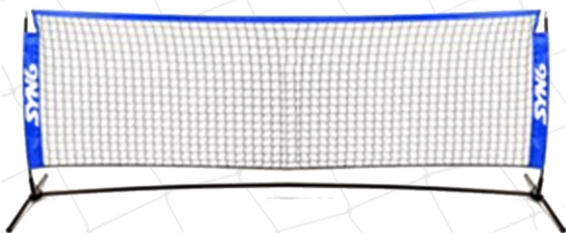

Light weight composite metal tubing with Powder Coated High reinforced strings

NEW

CORNER SHOOT

Available in Two Sizes 12' x 6' & 24' x 8'

BASKET BALL RING (With & Without Net)

- Heavy-Duty Construction.
- Solid Mild steel rust proof frame with powder-coated finish.
- Perfect choice for both indoor play and outdoor.
- Fit for most standard backboards.

SOCCER TENNIS

SOCCER TENNIS SET (OUTDOOR)
Available in 10' X 2' , 20' X 5' and 30' X 4' ,

**VERSETILE SOCCER TENNIS SET
ADJUSTABLE HEIGHT AND LENGTH**

HEAVY DUTY STEEL CONSTRUCTION AND CAN BE USED ON GRASS AND HARD SURFACE

**INDOOR / OUTDOOR SOCCER TENNIS
AVAILABLE SIZE 10' X 2'**

Total distable version
Fast set-up with bungee cord through out tubing
Engineered for perfection

RUGBY TRAINING EQUIPMENT

**TACKLE BAG (1800 MM X 450 MM),
1500 MM X 400 MM , 1200 MM X 350 MM ,**