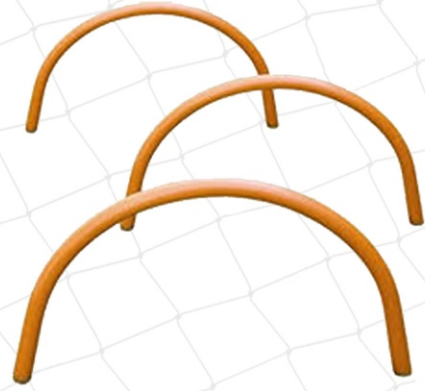

ROUND PASSING ARC WITH CONICAL SPIKE

Available in 25 MM DIAROUND PASSING ARC WITH CONICAL SPIKE
Available in 25 MM DIA

Different (round) shaped arc for different choice and drills.

EXCLUSIVE ULTRA MATT FINISH ALSO AVAILABLE