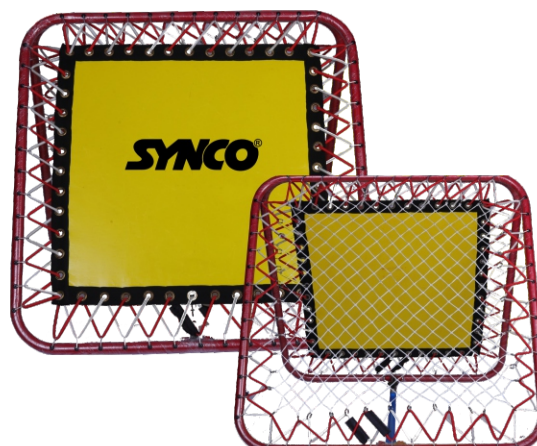

PRO GOAL POST
67 MM TUBING Net with Professional Clip system
AVAILABLE SIZE 12 X 6 FT 16 X 7 FT

POP UP GOAL
SIZE 4' X 2' 6' X 3'

RECTANGULAR POP UP GOAL
SIZE 4' X 2'

GOAL POST, REBOUNDERS AND ALUMINIUM GOAL POST

PORTABLE SOCCER GOAL

Great soccer goal for the team, backyard, park, beach or field practice Setup the frame in a few minutes, slide your net on and your goal is ready High quality knotted net with extremely durable frame for a lifetime of practice Comes with carry bag for easy travel Available in 2 sizes- 6' X 2.5' X 4', 9.85' X 3.25' X 6.5'

Aluminium Foldable Goal.

- Made from High Grade Aluminium (Dia 50mm).
- Engineered for professionals.
- Reinforced Elbows.
- Quick Assembly System Calculated.

STRINGED REBOUNDER

Adjustable angle to set for various routines. Aluminium frame for lightness and ease of movement. Wheels away and folds down for easy storage. Suitable for garden and pro use. Dimensions 4ft x 4ft & 3.25ft X 3.25ft Materials Powder coated aluminium, strong nylon strings