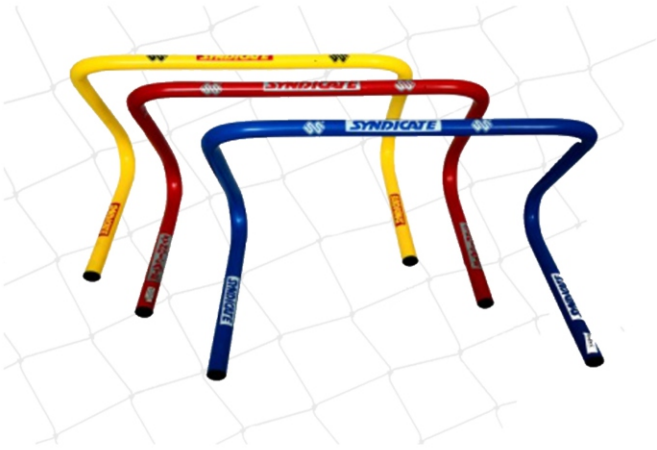

Multi Purpose to be used on any surface.
 25MM DIA AND 33 MM DIA
 Made of High desity plastic
 Pole without spike only

GROOVED ECO BASE FOR RING / POLE WITHOUT SPIKE

Multi Purpose to be used on any surface.
 Dia 25MM
 Made of High desity plastic

**PRO SUPER BASE with Spike Poles
 (FOR INDOOR USE OF SLALOM POLE)**

Multi Purpose to be used on any surface.
 Dia 30MM, 33MM
 Heavy density Plastic with long neck to adjust the spike of Pole.

MULTIPLE RUBBER POLE BASE

- Allow Three Poles at a time in different directions
- Available in 25mm Dia.

HURDLES & PASSING ARC

AGILITY HURDLE
 Sizes 6", 9", 12" & 15"

Available in 20 MM AND 23 MM DIA

Develops correct stride technique. Perfects arm control and body balance.
 Great for jump training drills. Simple drills for all ages and all levels..