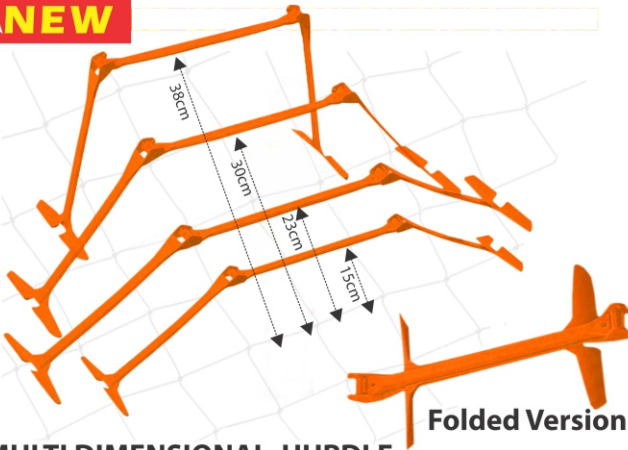

MULTI DIMENSIONAL HURDLE

- Adjustable Hurdle in a optional carry bag.
- 4 way Promptly elevating adjustment (6inch, 9inch, 12inch & 15inch)
- Ultra Slim and lightweight.
- Easy to pack/unfold/store/carry/ship as compared to other hurdles.
- Useful for Jump training drill.

EXCLUSIVE ULTRA MATT FINISH ALSO AVAILABLE