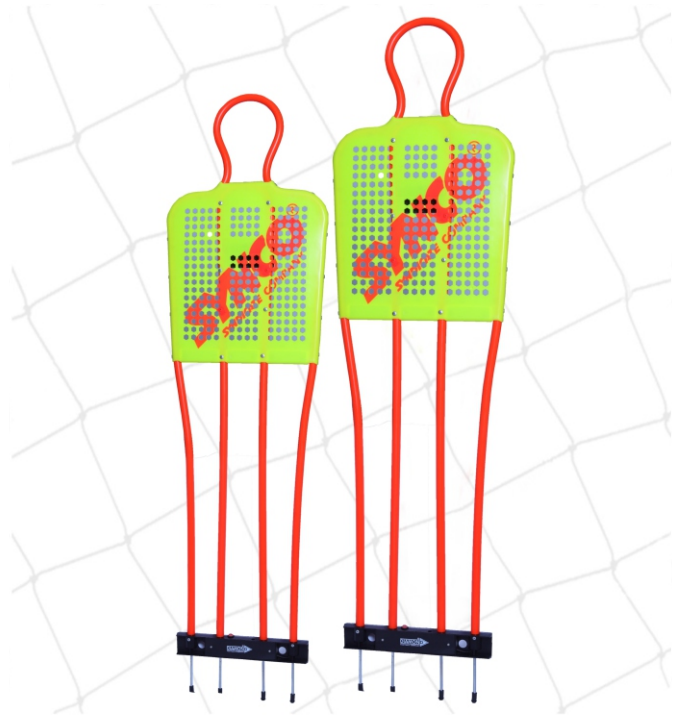

**PROFESSIONALS ARE NOT BORN... BUT MADE!!!
WE MAKE SURE YOU HAVE EVERYTHING TO MAKE THEM!!!**

MANNEQUINS

MINI FKM 4'

Extra Strong construction - Plastic rigid Defender Man.
 Strong Plastic base with two Metal spikes for easy ground insertion.
 Defensive structure with unbreakable Chest.
 Fit for Youngsters.

CLUB FKM 5'11" AND 5'3"

Extra Strong construction - Plastic rigid Defender Man.
 Strong base with four Metal spikes for easy ground insertion
 Defensive structure with unbreakable Chest.
 Size Available Junior & Senior.

TWO PIECE SPRING FKM

Spring loaded Two Piece FKM.
 Extra Strong construction- Plastic rigid Defender Man.
 Strong base with four Metal spikes for easy ground insertion.
 Defensive structure with unbreakable Chest.

MANNEQUINS

METAL FKM

Made of 25mm metal tube.
Comes with 4 ground spike for easy insertion in the ground.
Comes with chest cover.

DOUBLE SPRING SPIKE BASE FKM

Durable PLASTIC rigid Defender Man with Fabric CHEST.
Strong (heavy duty) spring based with steel spikes for easy ground insertion.