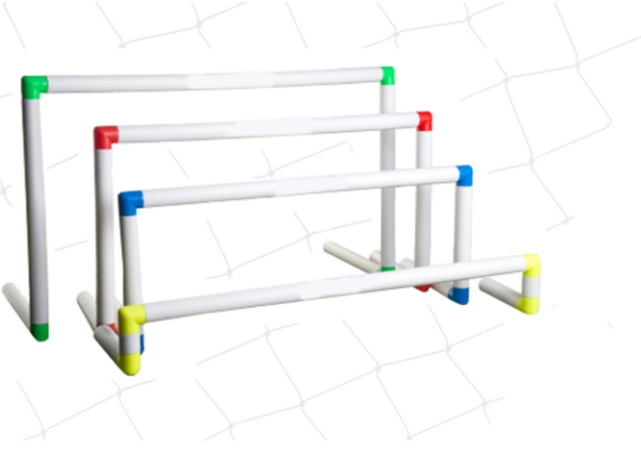

- Allow Three Poles at a time in different directions
- Available in 25mm Dia.

HURDLES & PASSING ARC

AGILITY HURDLE
 Sizes 6", 9", 12" & 15"

Available in 20 MM AND 23 MM DIA

Develops correct stride technique. Perfects arm control and body balance.
 Great for jump training drills. Simple drills for all ages and all levels..

DISMANTABLE HURDLE

SIZES: 20 CM , 30 CM 40CM & 50CM

Available in 33 MM AND 42 MM DIA

Develops correct stride technique. Perfects arm control and body balance.
 Great for jump training drills. Simple drills for all ages and all levels.
 For easy storage this Hurdles can be Diamantled. Takes less room.

NEW

MULTI DIMENSIONAL HURDLE

- Adjustable Hurdle in a optional carry bag.
- 4 way Promptly elevating adjustment (6inch, 9inch, 12inch & 15inch)
- Ultra Slim and lightweight.
- Easy to pack/unfold/store/carry/ship as compared to other hurdles.
- Useful for Jump training drill.