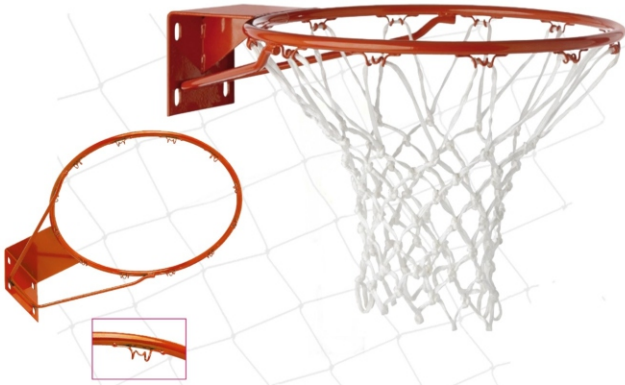

Light weight composite metal tubing with Powder Coated High reinforced strings

NEW

CORNER SHOOT

Available in Two Sizes 12' x 6' & 24' x 8'

BASKET BALL RING (With & Without Net)

- Heavy-Duty Construction.
- Solid Mild steel rust proof frame with powder-coated finish.
- Perfect choice for both indoor play and outdoor.
- Fit for most standard backboards.