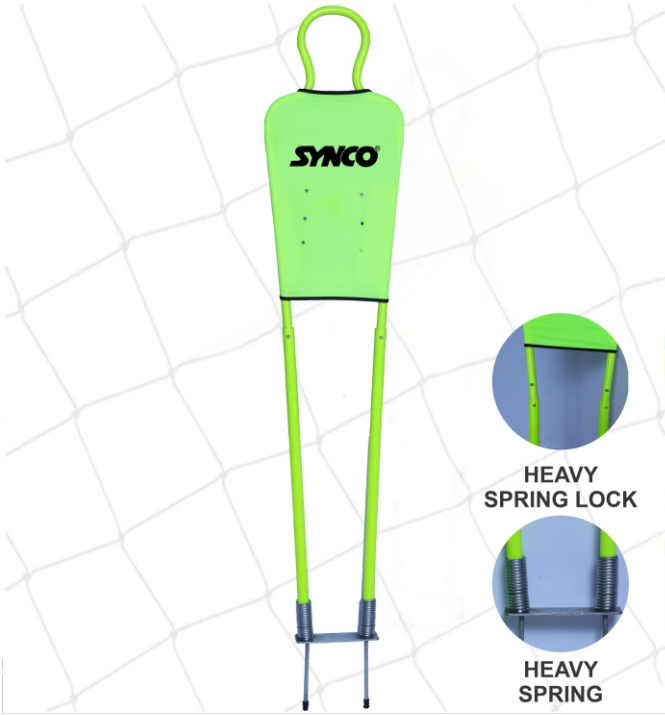

CLUB FKM 5'11" AND 5'3"

Extra Strong construction - Plastic rigid Defender Man.
 Strong base with four Metal spikes for easy ground insertion
 Defensive structure with unbreakable Chest.
 Size Available Junior & Senior.

TWO PIECE SPRING FKM

Spring loaded Two Piece FKM.
 Extra Strong construction- Plastic rigid Defender Man.
 Strong base with four Metal spikes for easy ground insertion.
 Defensive structure with unbreakable Chest.

PRO FKM SR AND JR

Exclusive Diamond Product.
 Heavy duty construction - NYLONE rigid Defender Man.
 Strong base with four Metal spikes for easy ground insertion.
 Defensive structure - Totally Unbreakable.
 Available in Senior (5ft11) and Junior (5ft4).

MANNEQUINS

METAL FKM

Made of 25mm metal tube.
Comes with 4 ground spike for easy insertion in the ground.
Comes with chest cover.

DOUBLE SPRING SPIKE BASE FKM

Durable PLASTIC rigid Defender Man with Fabric CHEST.
Strong (heavy duty) spring based with steel spikes for easy ground insertion.