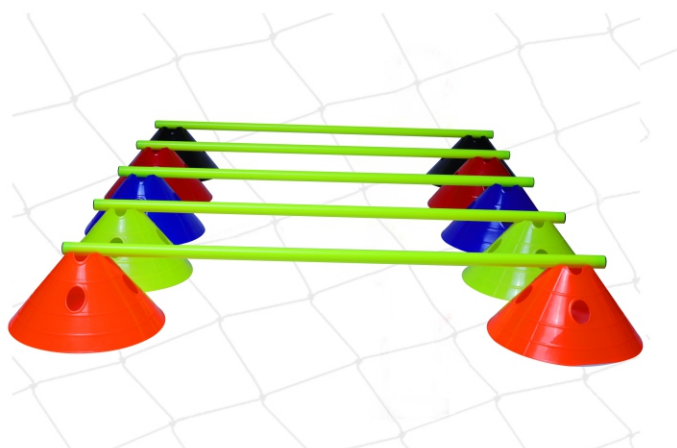

SUPERDOME HURDLE POLE SET

Create your own training course.

Excellent tool to improve agility and plyometric drills

Set contains 10 Super Domes and 5 Poles

Packed in a Nylon Bag.