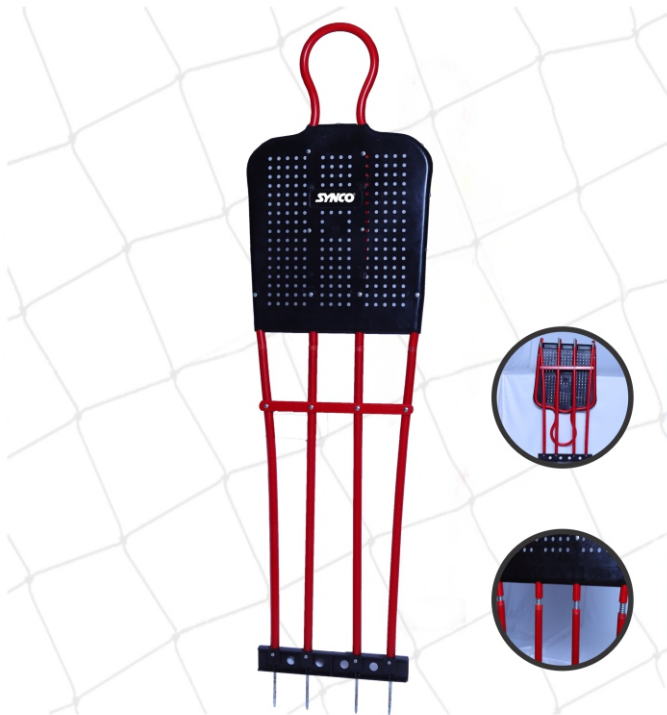

**PROFESSIONALS ARE NOT BORN... BUT MADE!!!
WE MAKE SURE YOU HAVE EVERYTHING TO MAKE THEM!!!**

MANNEQUINS

MINI FKM 4'

Extra Strong construction - Plastic rigid Defender Man.
 Strong Plastic base with two Metal spikes for easy ground insertion.
 Defensive structure with unbreakable Chest.
 Fit for Youngsters.

CLUB FKM 5'11" AND 5'3"

Extra Strong construction - Plastic rigid Defender Man.
 Strong base with four Metal spikes for easy ground insertion
 Defensive structure with unbreakable Chest.
 Size Available Junior & Senior.

TWO PIECE SPRING FKM

Spring loaded Two Piece FKM.
 Extra Strong construction- Plastic rigid Defender Man.
 Strong base with four Metal spikes for easy ground insertion.
 Defensive structure with unbreakable Chest.