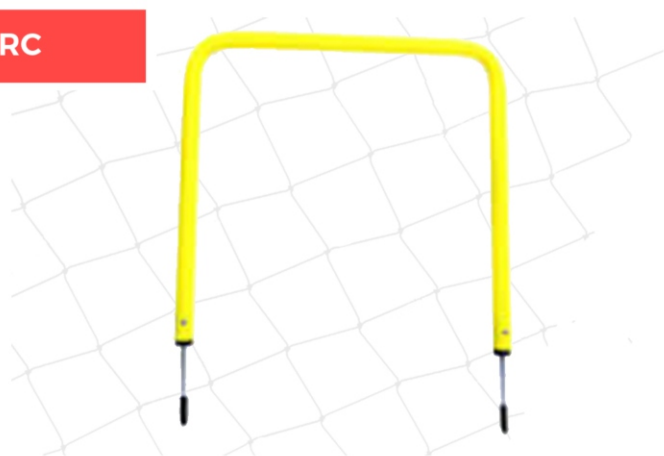

STRAP FOR HURDLE / HOOPS

PASSING ARC

INDOOR PASSING ARC

SIZE 18" X 18"

Available in 33 MM AND 25 MM DIA

PERFECT YOUR PASSING - soccer passing arcs will have you parting the defensive waves with pinpoint accuracy in no time at all. Indoor passing arc comes with Arc and two rubber bases forming grip.

PROFESSIONAL PASSING ARC

SIZE: 18" X 18"

Available in 25 MM AND 33 MM DIA

PERFECT YOUR PASSING - soccer passing arcs will have you parting the defensive waves with pinpoint accuracy in no time at all. Professional Passing arc is outdoor version for grounds.