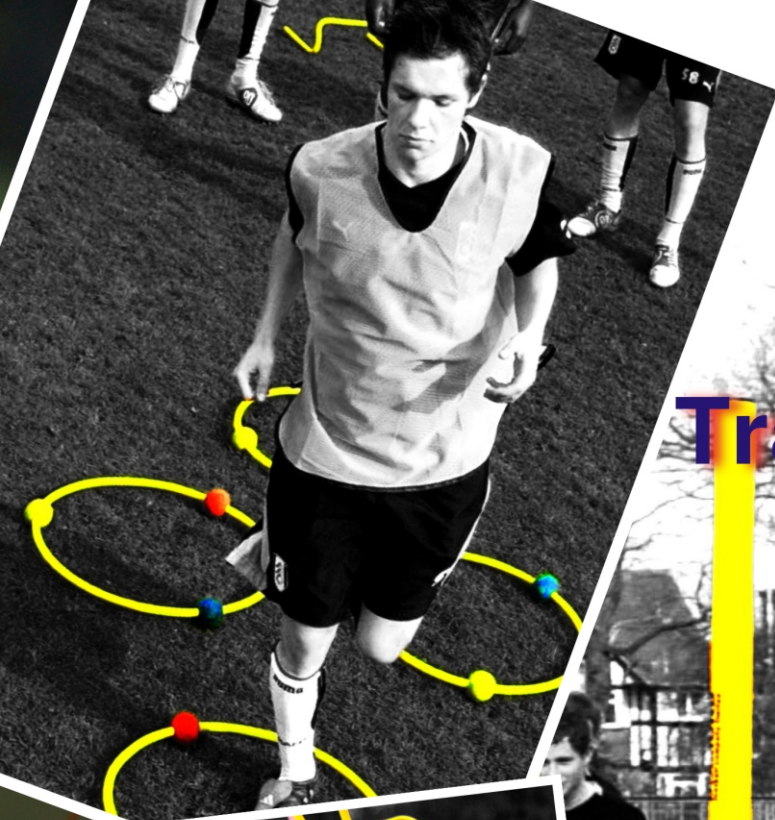

Professional Training Equipment

**ENVIRONMENT
SUSTAINABILITY**