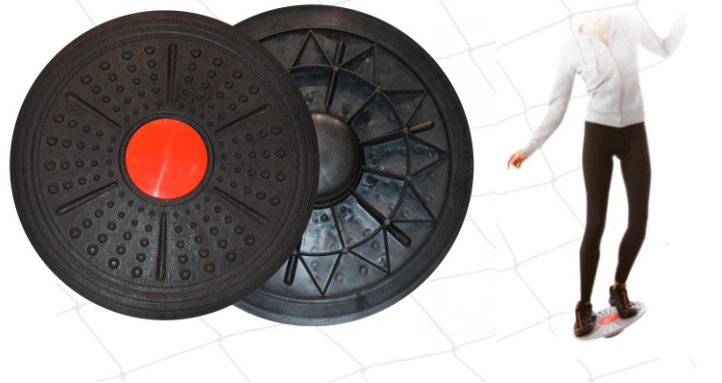

Reaction balls are designed to increase reflexes .

Ball can go in any direction when thrown for bounce .

Made with special grade rubber inviting bounce and further helping nature of product.

FLAT MARKER

Available in two sizes: MINI (3" dia)
STANDARD (8" dia)

Made with Natural Rubber to enhance grip
Comes in bright colours

VARIOUS SHAPES OF FLAT MARKERS

SQUEEZE WHISTLE

FINGER GRIP WHISTLE

BALANCING BOARD.

- Made of high-quality ABS plastic with a textured, non-slip surface
- Improves your balance, coordination, flexibility and muscle strength.
- Lightweight, portable design. Easy to carry.

THROW DOWN BASES

Heavy duty rubber base set.
Including home base and pitchers base.

PITCH RESPECT BARRIER (100 MTR)

- Quick and easy to erect.
- Quick and easy to pack away.
- Fast, simple rope winding system.
- Steel spikes for hard ground.
- High visibility nylon webbing