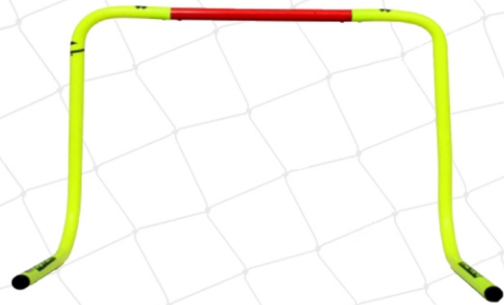

NEW

MULTI DIMENSIONAL HURDLE

- Adjustable Hurdle in a optional carry bag.
- 4 way Promptly elevating adjustment (6inch, 9inch, 12inch & 15inch)
- Ultra Slim and lightweight.
- Easy to pack/unfold/store/carry/ship as compared to other hurdles.
- Useful for Jump training drill.

EXCLUSIVE ULTRA MATT FINISH ALSO AVAILABLE

AGILITY FLAT HURDLE
 SIZE 6" , 9" , 12" & 15"

Develops correct stride technique. Perfects arm control and body balance.
 Great for jump training drills. Simple drills for all ages and all levels.

NEW

AGILITY SQUARE HURDLE
 SIZE 6" , 9" , 12" & 15"

Develops correct stride technique. Perfects arm control and body balance.
 Great for jump training drills. Simple drills for all ages and all levels.

SELF BALANCING HURDLE